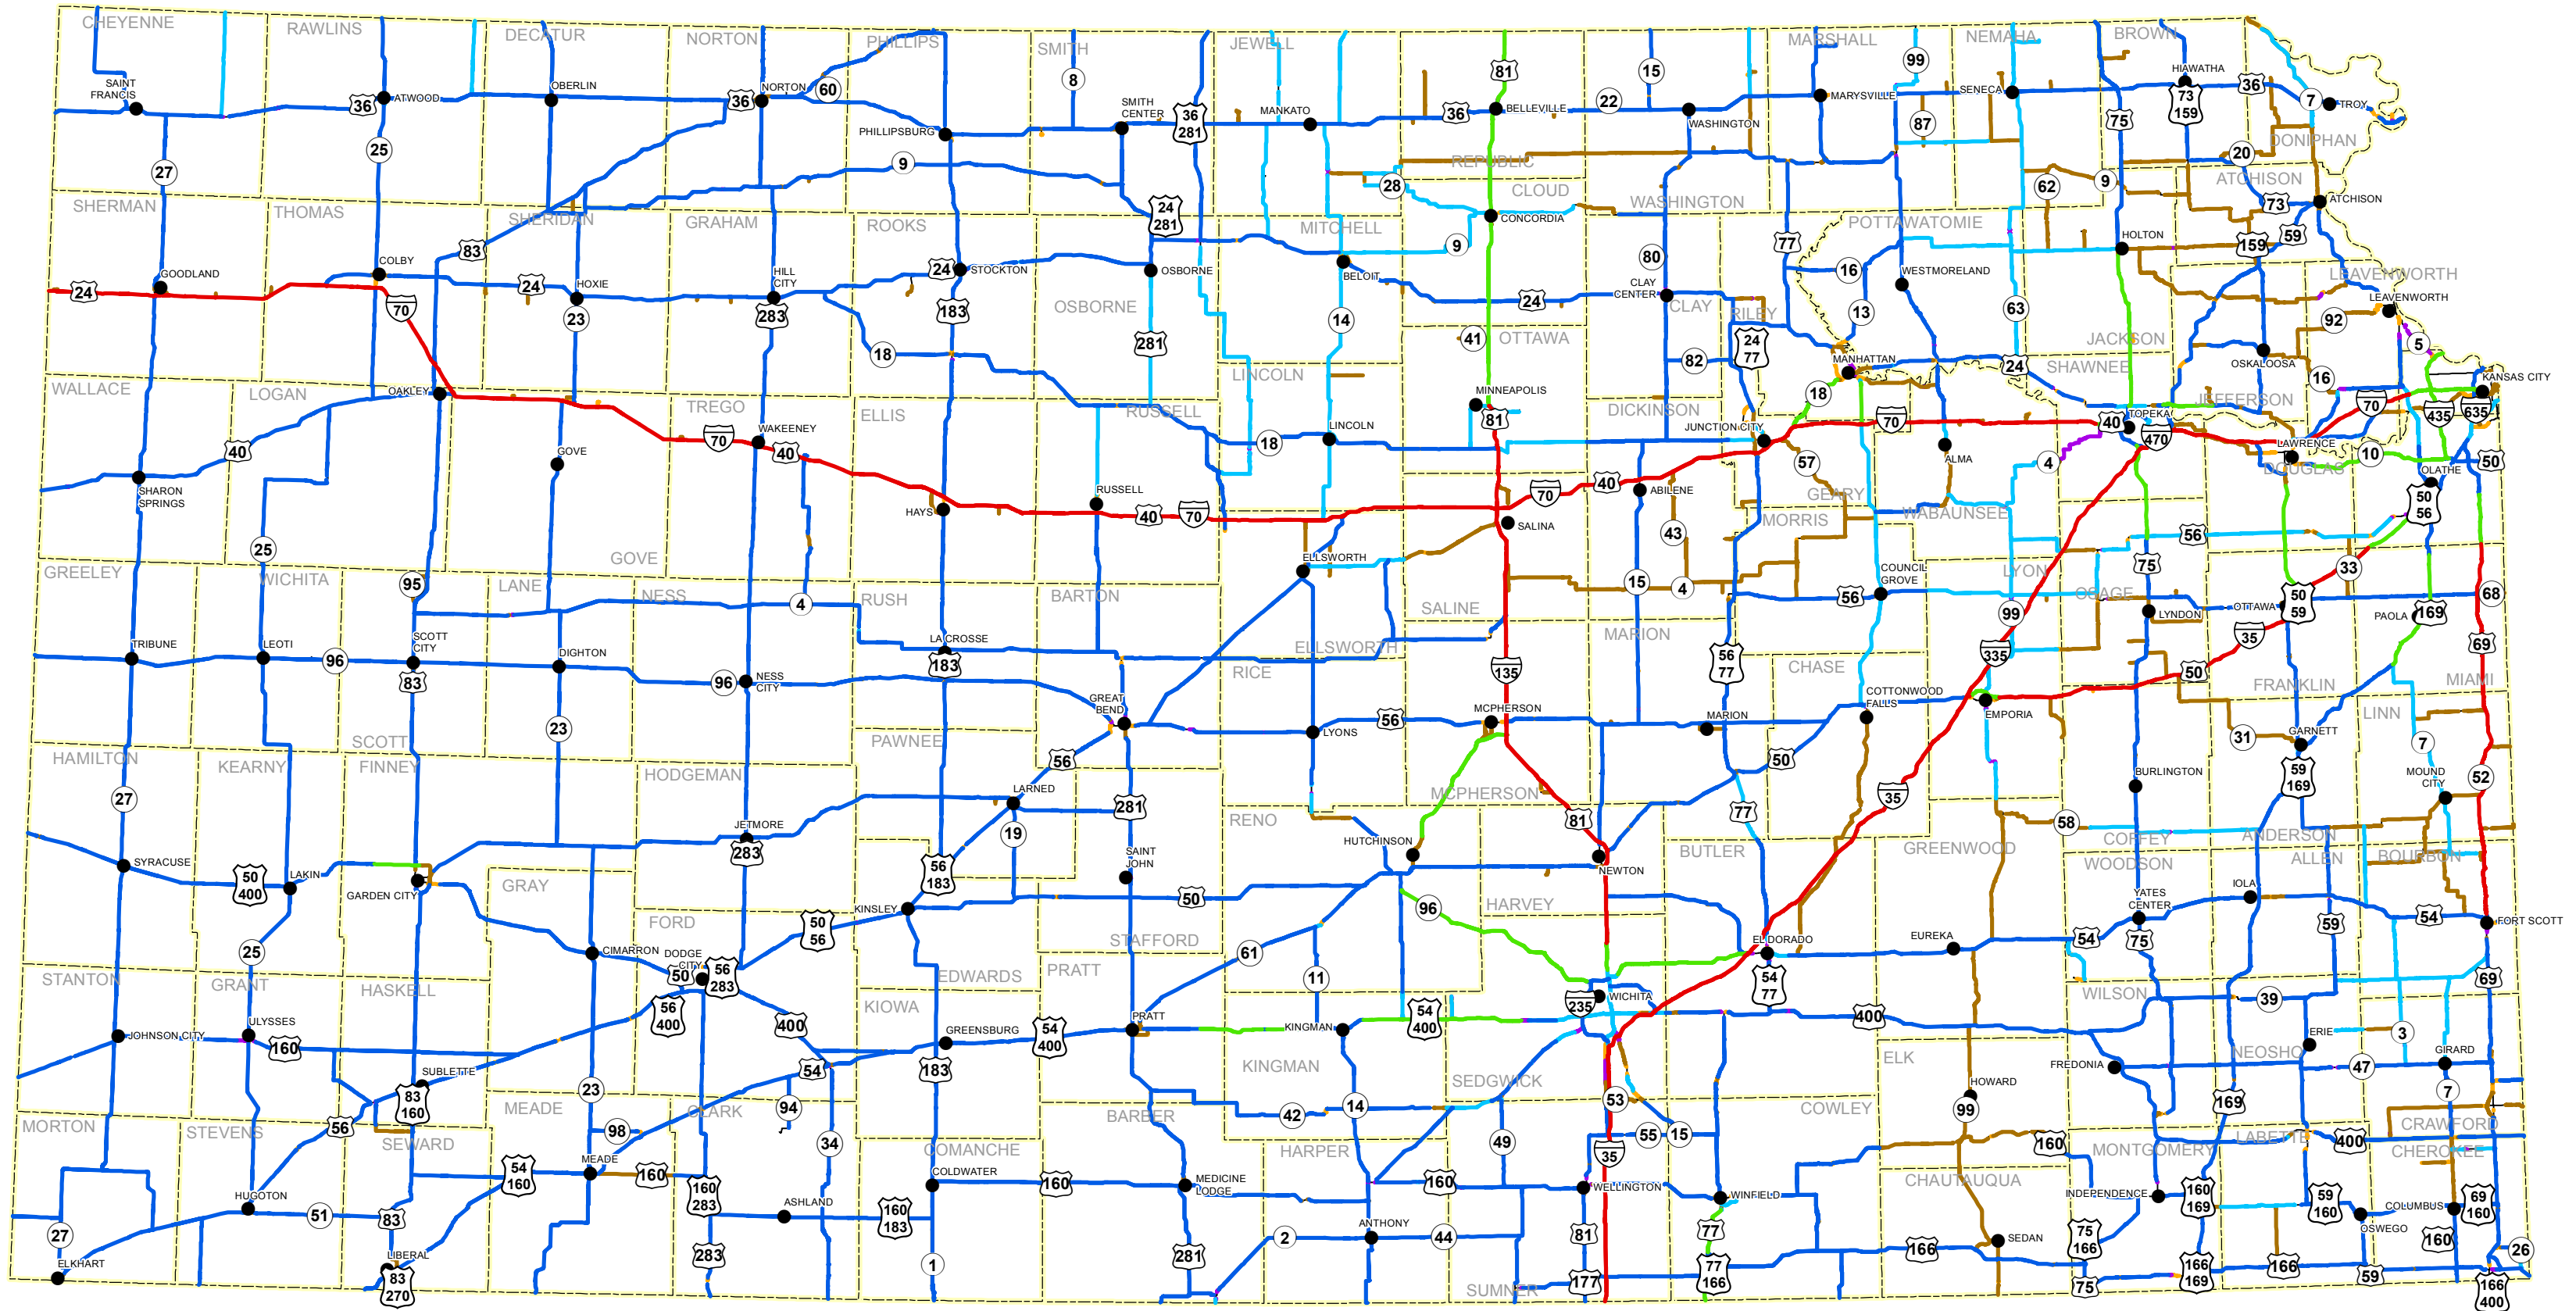

KANSAS

Speed Limits on Rural Highways

PREPARED BY THE
KANSAS DEPARTMENT OF TRANSPORTATION
BUREAU OF TRANSPORTATION PLANNING
MAP CREATED TUESDAY, AUGUST 11, 2015
KDOT makes no warranties, guarantees, or representations for accuracy of this information
and assumes no liability for errors or omissions.