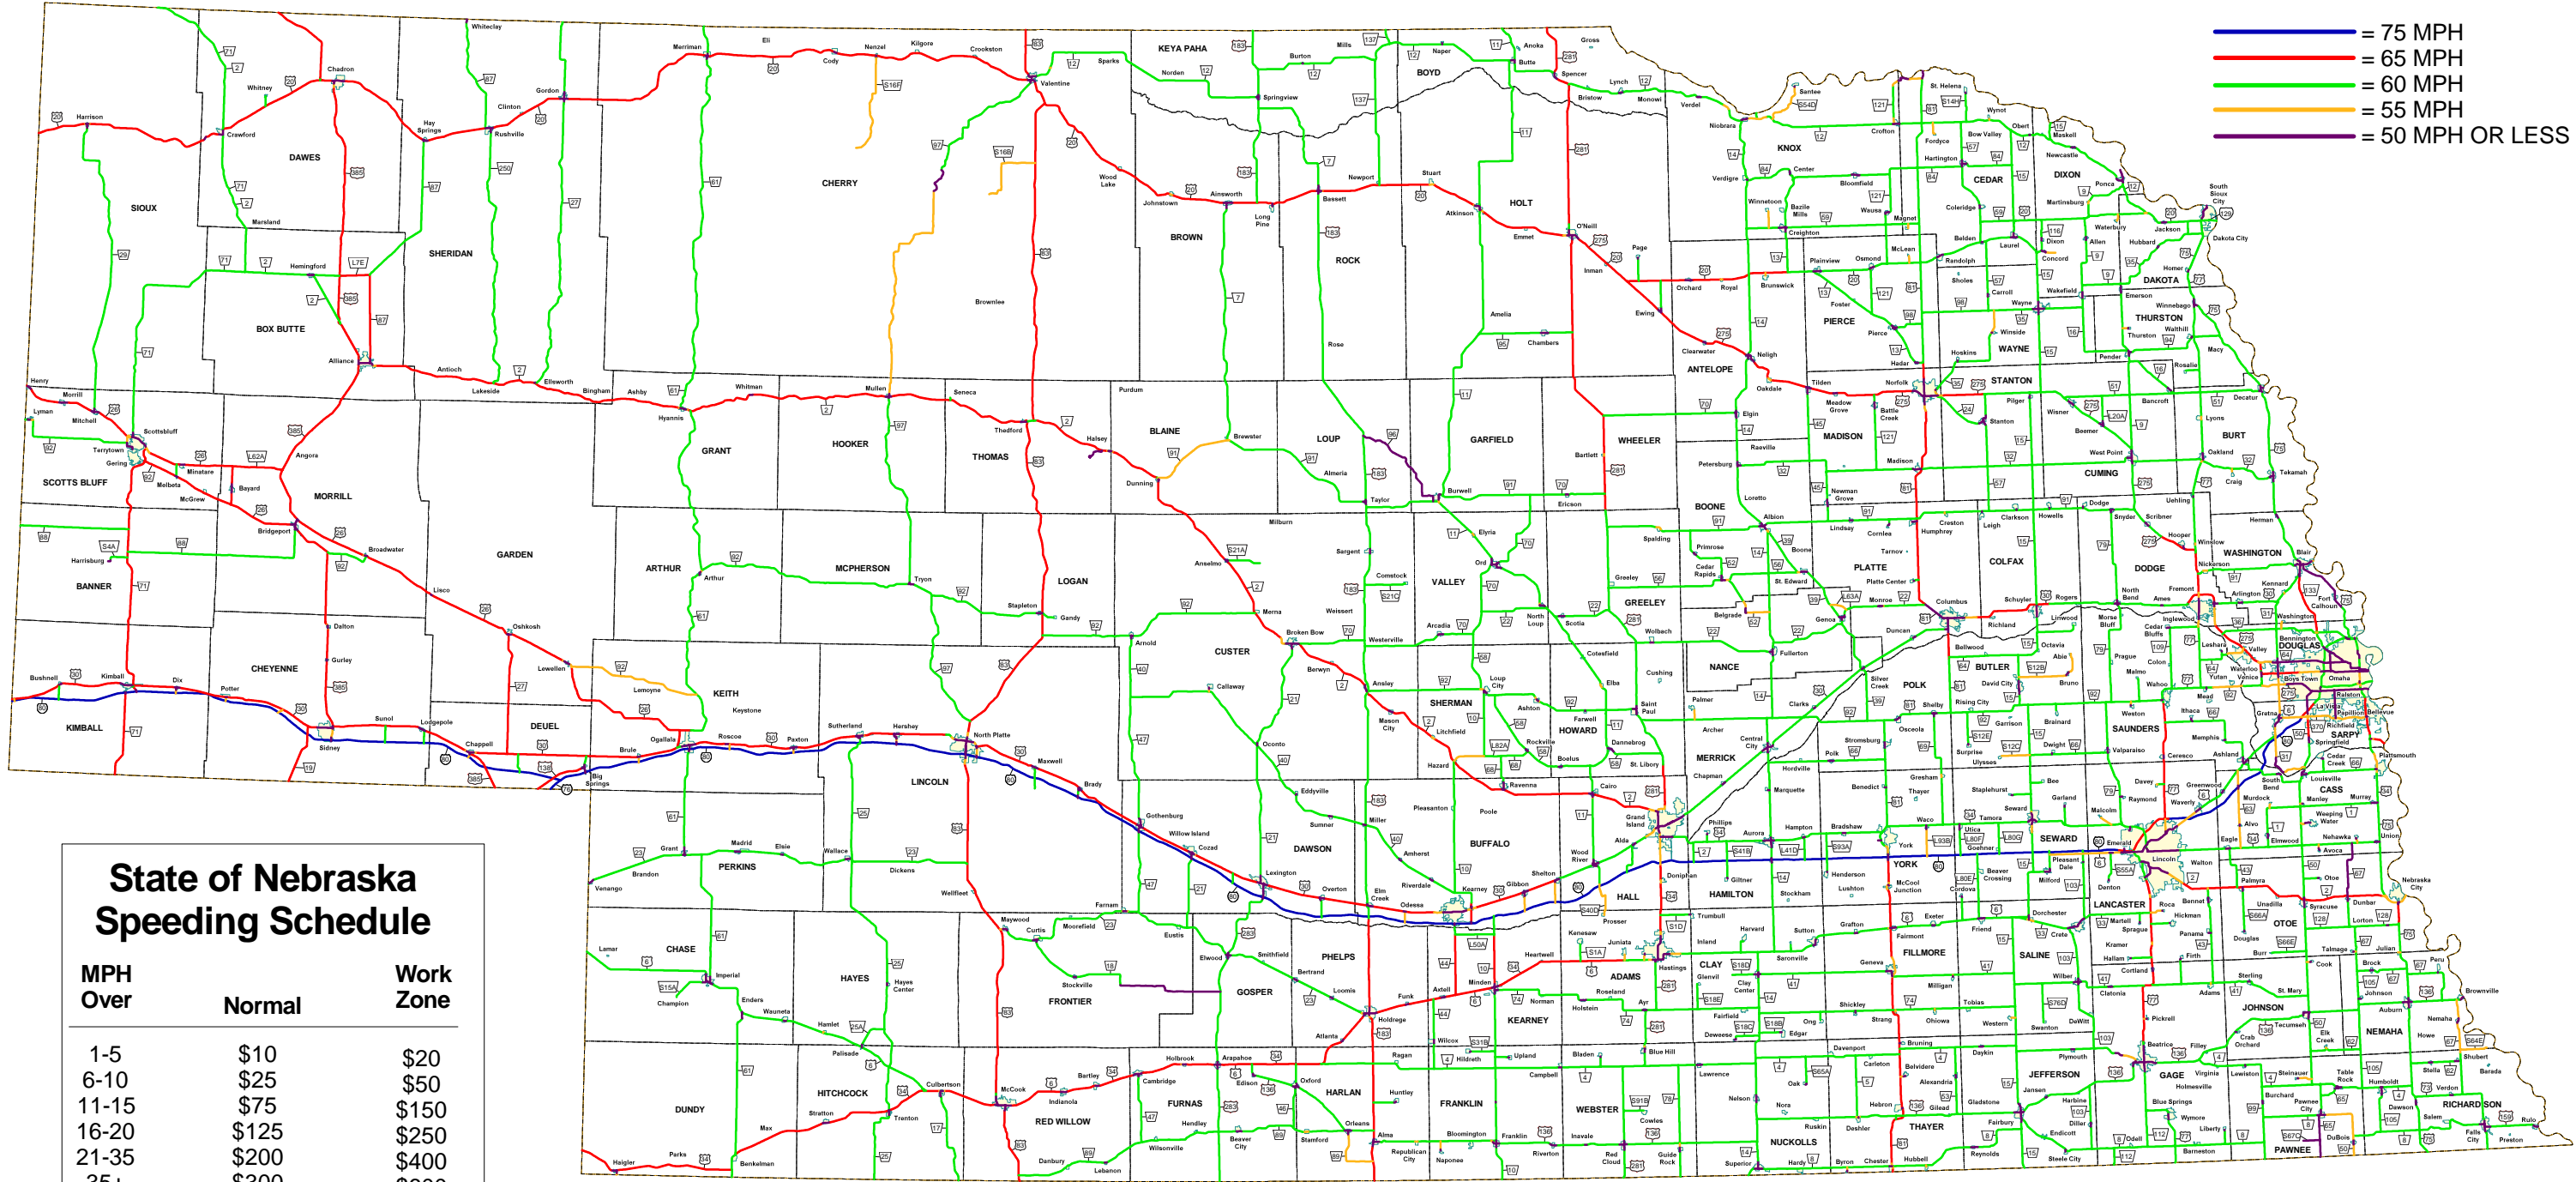

Highway Safety is Everyone's Business...

NEBRASKA SPEED LIMIT MAP
MARCH 2018

- = 75 MPH
- = 65 MPH
- = 60 MPH
- = 55 MPH
- = 50 MPH OR LESS

State of Nebraska Speeding Schedule

MPH Over	Normal	Work Zone
1-5	\$10	\$20
6-10	\$25	\$50
11-15	\$75	\$150
16-20	\$125	\$250
21-35	\$200	\$400
35+	\$300	\$600